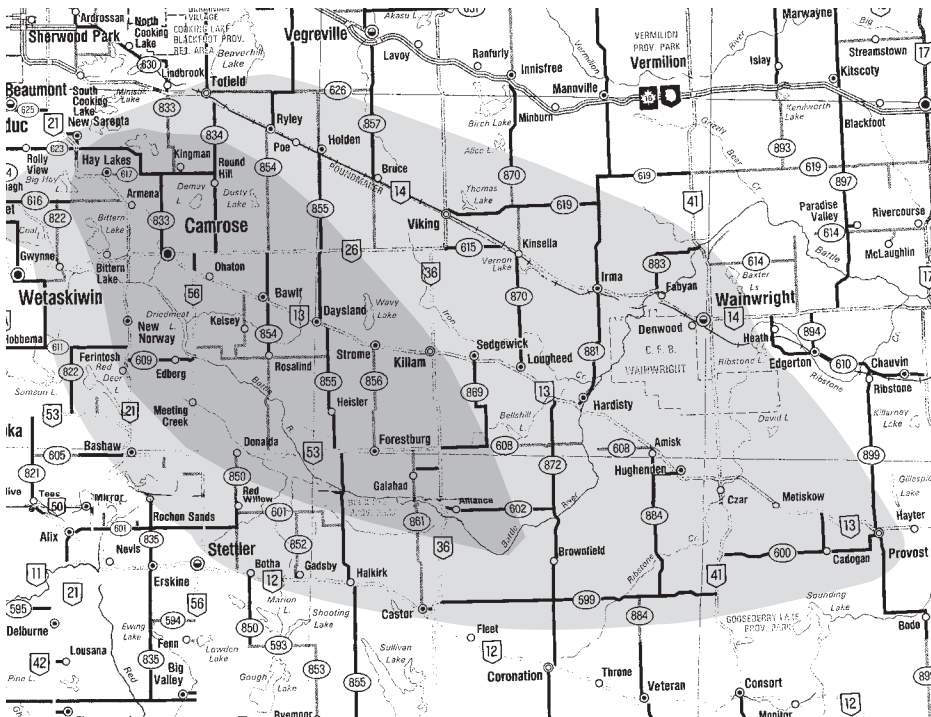

CIRCULATION BREAKDOWN*

City of Camrose By Carriers	7,320
Camrose RR1 T4V 2M9	134
Camrose RR2 T4V 2N1	290
Camrose Lock Boxes	315
Stores and Stands, Booster Counter	1,194
Addressed Mail	27

Bulk Mailings

Point	FSA	QTY.
* Ohaton	TOB 3P0	180
* Kelsey	TOB 2K0	50
* Armena	TOB 0G0	35
* New Norway	TOB 3L0	298
* Bittern Lake	TOC 0L0	174
* Round Hill	TOB 3Z0	85
* Edberg	TOB 1J0	145
* Kingman	TOB 2M0	181
* Rosalind	TOB 3Y0	139
* Bawlf	TOB 0J0	274
* Hay Lakes	TOB 1W0	265
* Ferintosh	TOB 1M0	210
* Meeting Creek	TOB 2Z0	80
* Heisler	TOB 2A0	123
* Daysland	TOB 1A0	450
* Strome	TOB 4H0	156
* Killam	TOB 2L0	392
* Donalds	TOB 1H0	227
* Forestburg	TOB 1N0	425
* Galahad	TOB 1R0	100
* Alliance	TOB 0A0	140
* Tofield (Boxes and GD)	TOB 4J0	383
* Tofield RR#1	TOB 4J0	64
* Tofield RR#2	TOB 4J0	410
* Tofield RR#3	TOB 4J0	32
* Tofield RR#4 and 5	TOB 4J0	303
* Ryley	TOB 4A0	333
* Holden	TOB 2C0	255
* Bruce	TOB 0R0	69
* Viking	TOB 4N0	595
* Kinsella	TOB 2N0	57
* Irma	TOB 2H0	356
* Wainwright	T9W 1A0	2,590
* Gwynne	TOC 1L0	145
* Sedgewick	TOB 4C0	411
* Lougheed	TOB 2V0	185
* Hardisty	TOB 1V0	281
* Amisk	TOB 0B0	106
* Hughenden	TOB 2E0	156
* Czar	TOB 0Z0	138
* Metiskow	TOB 3A0	55
* Provost (farms only)	TOB 3S0	120
* Cadogan	TOB 0T0	89
* New Sarepta	TOB 3M0	751
* Rolly View	TOC 2K0	115
* Bashaw	TOB 0H0	594
* Veteran	TOC 2S0	140
* Coronation	TOC 1C0	701
* Castor	TOC 0X0	548
* Halkirk	TOC 1M0	151
* Botha	TOC 0N0	105
Total		23,620

*November 29, 2011

SUPER BOOSTER BLANKET COVERAGE AREA

- * Inside screened area shows regular *Camrose Booster* coverage
- * Outer screened area shows *SuperBooster* coverage